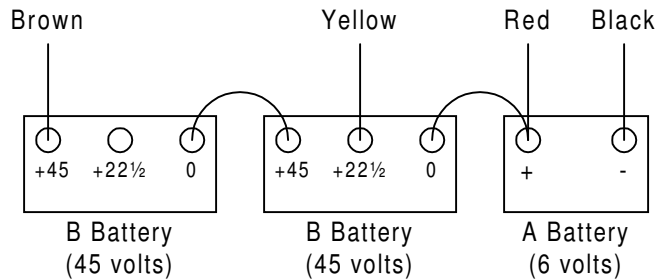

Original part numbers

- Grid leak - 4782
- Grid condenser - 7830
- Phone condenser - 4786
- Bypass condenser - 4511
replaced by 7646
replaced by 7893
- AF Transformer #1 - 4748

Part numbers shown on the drawing are from the 1932 parts list.

PRELIMINARY

All dimensions in inches All dimensions nominal.	W3NLB		(c) 2003-2007 W3NLB All Rights Reserved	
	Atwater Kent Model 20 4640 & 24 4920			
Schematic Diagram				
Drawn by: Leigh Bassett W3NLB	FSCM NO	DWG NO AK04640SCH	REV B	
Date: 01 Mar 2004	SCALE	SHEET	1 OF 1	