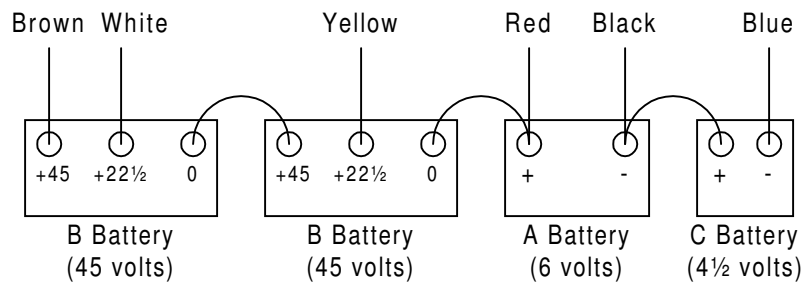

Original part numbers

- Grid leak - 7639
- Grid condenser - 7830
- Phone condenser - 7690
- Bypass condenser - 7646
replaced by 7893
- AF Transformer #1 - 7660

Part numbers shown on the drawing are from the 1932 parts list.

PRELIMINARY

All dimensions in inches All dimensions nominal.	W3NLB			(c) 2004 W3NLB All Rights Reserved
	Atwater Kent Model 30 8000 Schematic Diagram			
Drawn by: Leigh Bassett W3NLB	FSCM NO	DWG NO AK08000SCH	REV A	
Date: 01 Mar 2004	SCALE	SHEET		1 OF 1